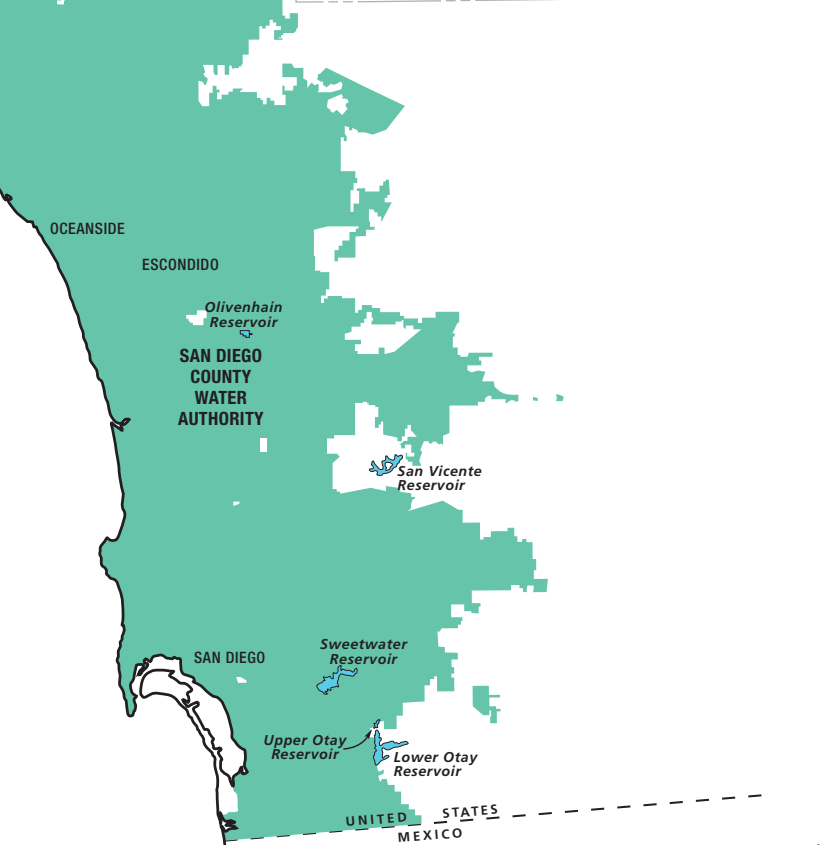

THE METROPOLITAN WATER DISTRICT OF SOUTHERN CALIFORNIA

METROPOLITAN'S MEMBER AGENCIES

LEGEND

- Department of Water Resources' California Aqueduct
- Metropolitan's Colorado River Aqueduct
- Water Treatment Plants

CALIFORNIA ENTITIES USING COLORADO RIVER WATER

Metropolitan's Member Agencies and Communities Served

*The mission of the
Metropolitan Water District
of Southern California
is to provide its service area
with adequate and reliable
supplies of high-quality water to
meet present and future needs
in an environmentally and
economically responsible way.*

Foothill Municipal Water District
Altadena
La Cañada Flintridge
La Crescenta
Montrose

Fullerton
Glendale
Inland Empire Utilities Agency
Chino
Chino Hills
Fontana
Montclair
Ontario
Rancho Cucamonga
Upland

Rainbow
Ramona
Rancho San Diego
Rancho Santa Fe
San Diego
San Marcos
Santee
Solana Beach
Spring Valley
Valley Center
Vista
San Fernando
San Marino
Santa Ana
Santa Monica
Three Valleys Municipal Water District
Azusa
Charter Oak
Claremont
Covina
Covina Hills
Diamond Bar
Glendora
Industry
La Verne
Pomona
Rowland Heights
San Dimas
South San Jose Hills
Walnut
West Covina