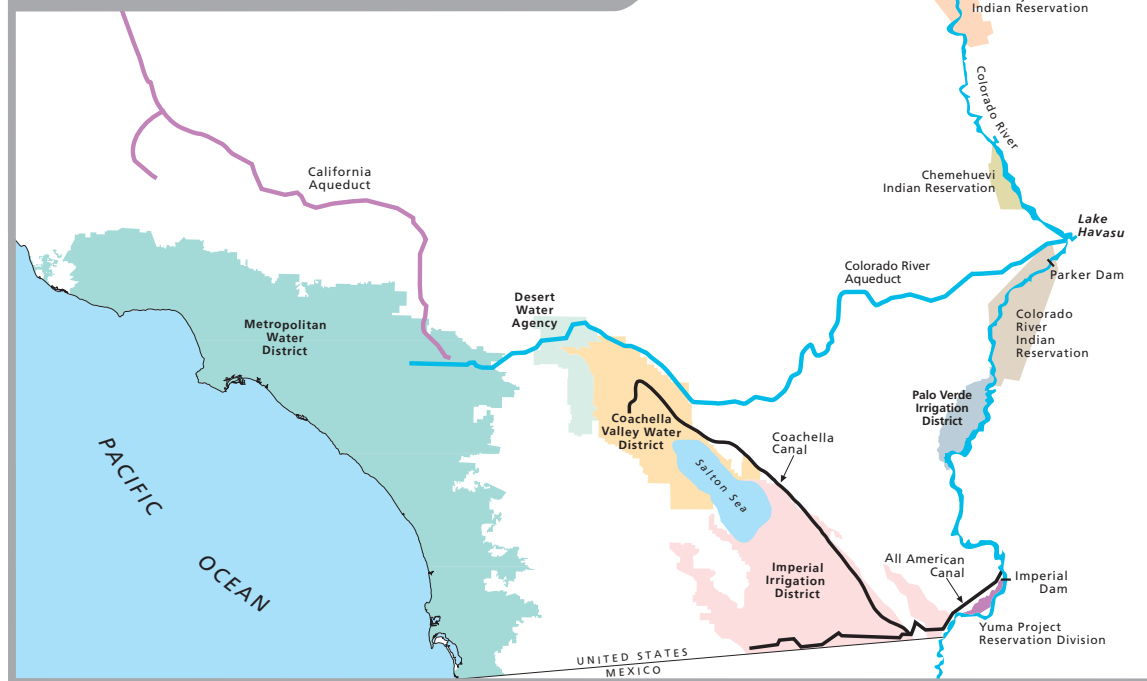

THE METROPOLITAN WATER DISTRICT OF SOUTHERN CALIFORNIA

METROPOLITAN'S MEMBER AGENCIES

LEGEND

- Department of Water Resources' California Aqueduct
- Metropolitan's Colorado River Aqueduct
- Water Treatment Plants

CALIFORNIA ENTITIES USING COLORADO RIVER WATER

Metropolitan's Member Agencies and Communities Served

*The mission of the
Metropolitan Water District
of Southern California
is to provide its service area
with adequate and reliable
supplies of high-quality water to
meet present and future needs
in an environmentally and
economically responsible way.*

Las Virgenes Municipal Water District
Agoura
Agoura Hills
Calabasas
Chatsworth
Hidden Hills
Lake Manor
Malibu Lake
Monte Nido
Westlake Village
West Hills

Long Beach
Los Angeles
Municipal Water District of Orange County
Aliso Viejo
Brea
Buena Park
Costa Mesa

Rainbow
Ramona
Rancho San Diego
Rancho Santa Fe
San Diego
San Marcos
Santee
Solana Beach
Spring Valley
Valley Center
Vista
San Fernando
San Marino
Santa Ana
Santa Monica
Three Valleys Municipal Water District
Azusa
Charter Oak
Claremont
Covina
Covina Hills
Diamond Bar
Glendora
Industry
La Verne
Pomona
Rowland Heights
San Dimas
South San Jose Hills
Walnut
West Covina